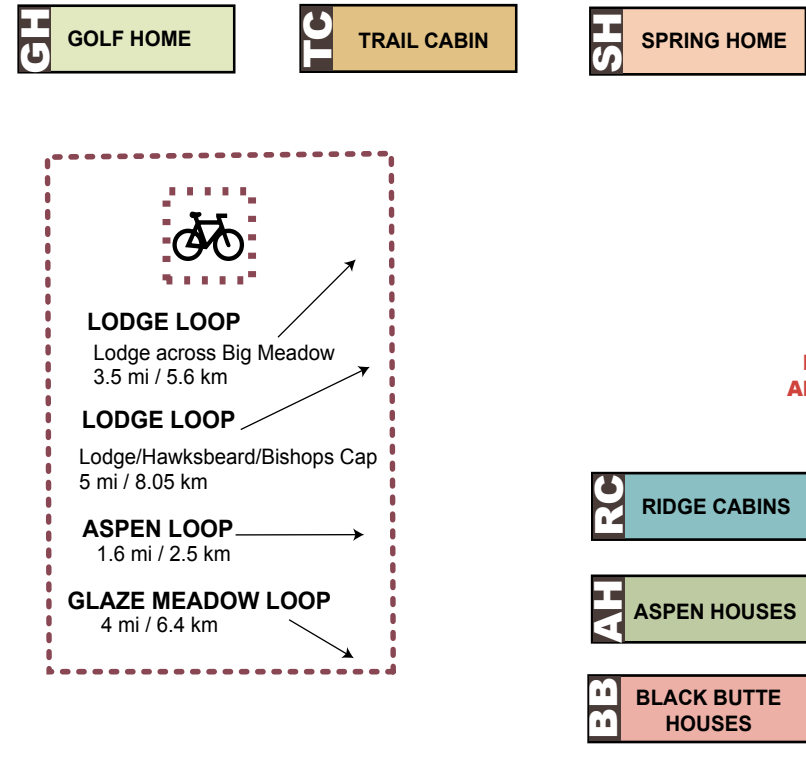

- GH GOLF HOME
- TC TRAIL CABIN
- SH SPRING HOME
- RC RIDGE CABINS
- AH ASPEN HOUSES
- BB BLACK BUTTE HOUSES
- RH RANCH HOUSES
- SM SOUTH MEADOW
- GM GLAZE MEADOW

1. EM EAST MEADOW
   - RR ROCK RIDGE
   - GM GLAZE MEADOW
   - RH RANCH HOUSES
   - AH ASPEN HOUSES
   - BB BLACK BUTTE HOUSES
   - TC TRAIL CABIN
   - RC RIDGE CABINS
   - GC GOLF CONDOS
   - CH COUNTRY HOUSE CONDOS
   - LC LODGE CONDOS
2. SWIMMING POOL
   - FITNESS
   - REST ROOM
   - NATURE TRAIL
   - BIKE PATH
   - ARCHERY
   - DINING
   - LOUNGE
   - DISC GOLF
   - BASKETBALL
   - SPORTS FIELD Reserve Picnic Pavilion 541-595-1267
   - RETAIL
   - GOLF
   - TENNIS
   - STABLES
   - BOCCIE BALL
   - PICKLEBALL
3. **IN AN EMERGENCY CALL 911**
4. POLICE
   - FIRE

Approximate scale 2.5" = 1/4 mile; 10.5" = 1 mile

The Fine Print: This map is the exclusive property of Black Butte Ranch Corporation, a subsidiary of Black Butte Ranch Association, and may not be reproduced or used without the expressed written permission of Black Butte Ranch Corporation. Black Butte Ranch is an assumed business name used by Black Butte Ranch Corporation and the name may not be used without the expressed written permission of Black Butte Ranch Corporation. This map is furnished to assist in locating property and is not intended to be a legal survey of the land. Roadways, golf courses and other boundaries may include a common area border that is not shown on this map. © Black Butte Ranch, 2015
PO Box 8000, Black Butte Ranch, OR 97759-8000 | 800-452-7455 | BlackButteRanch.com